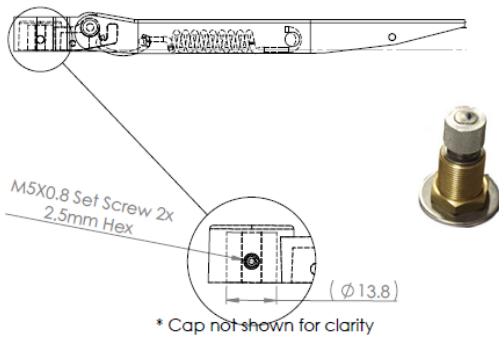

Shaft Styles

1/2" Drum Shaft