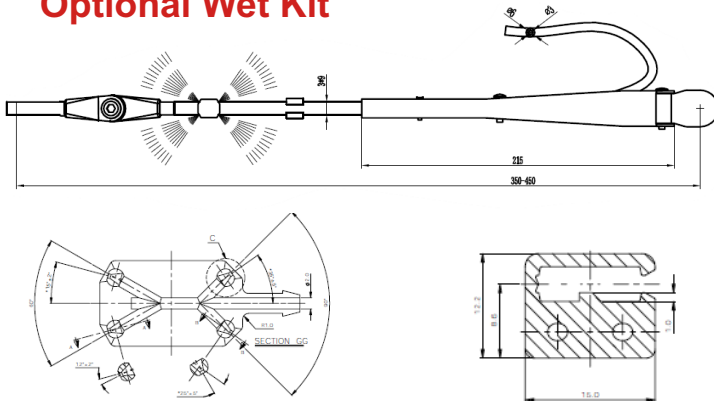

Optional Wet Kit

OPTIONAL WET KIT P/N WE19492

4 jet nozzle clips to flat wire

Kit includes nozzle, washer fluid hose and hose clips

www.wexcoind.com

customerservice@wexcoind.com

WEXCO Industries
3 Barnet Road
Pine Brook, New Jersey 07058

(800) 528-3048

200811r1

Association of
Equipment Manufacturers