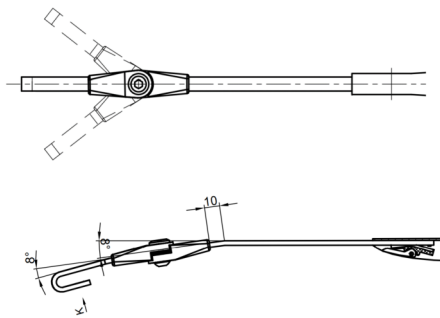

Adjustable J-Hook

SWIVEL HEAD

Adjustable Blade Angle:

Single through bolt allows blade to be adjusted left or right to optimize sweep on any windshield.

Reference above chart for applicable part numbers