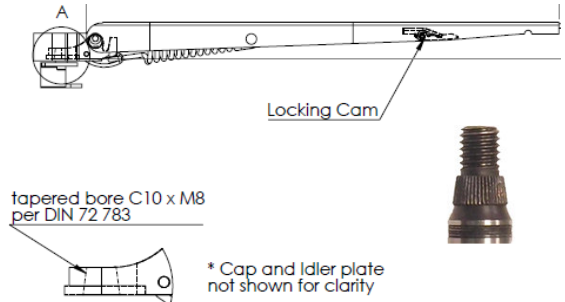

Shaft Styles

1/2" Drum Shaft

Din Shaft

Adjustable J-Hook

SWIVEL HEAD

Adjustable Blade Angle:

Single through bolt allows blade to be adjusted left or right to optimize sweep on any windshield.

Reference above chart for applicable part numbers

Optional Wet Kit

OPTIONAL WET KIT P/N WE19492

4 jet nozzle clips to flat wire

Kit includes nozzle, washer fluid hose and hose clips

www.wexcoind.com

customerservice@wexcoind.com

WEXCO Industries
3 Barnet Road
Pine Brook, New Jersey 07058

(800) 528-3048

200811r1

Association of
Equipment Manufacturers